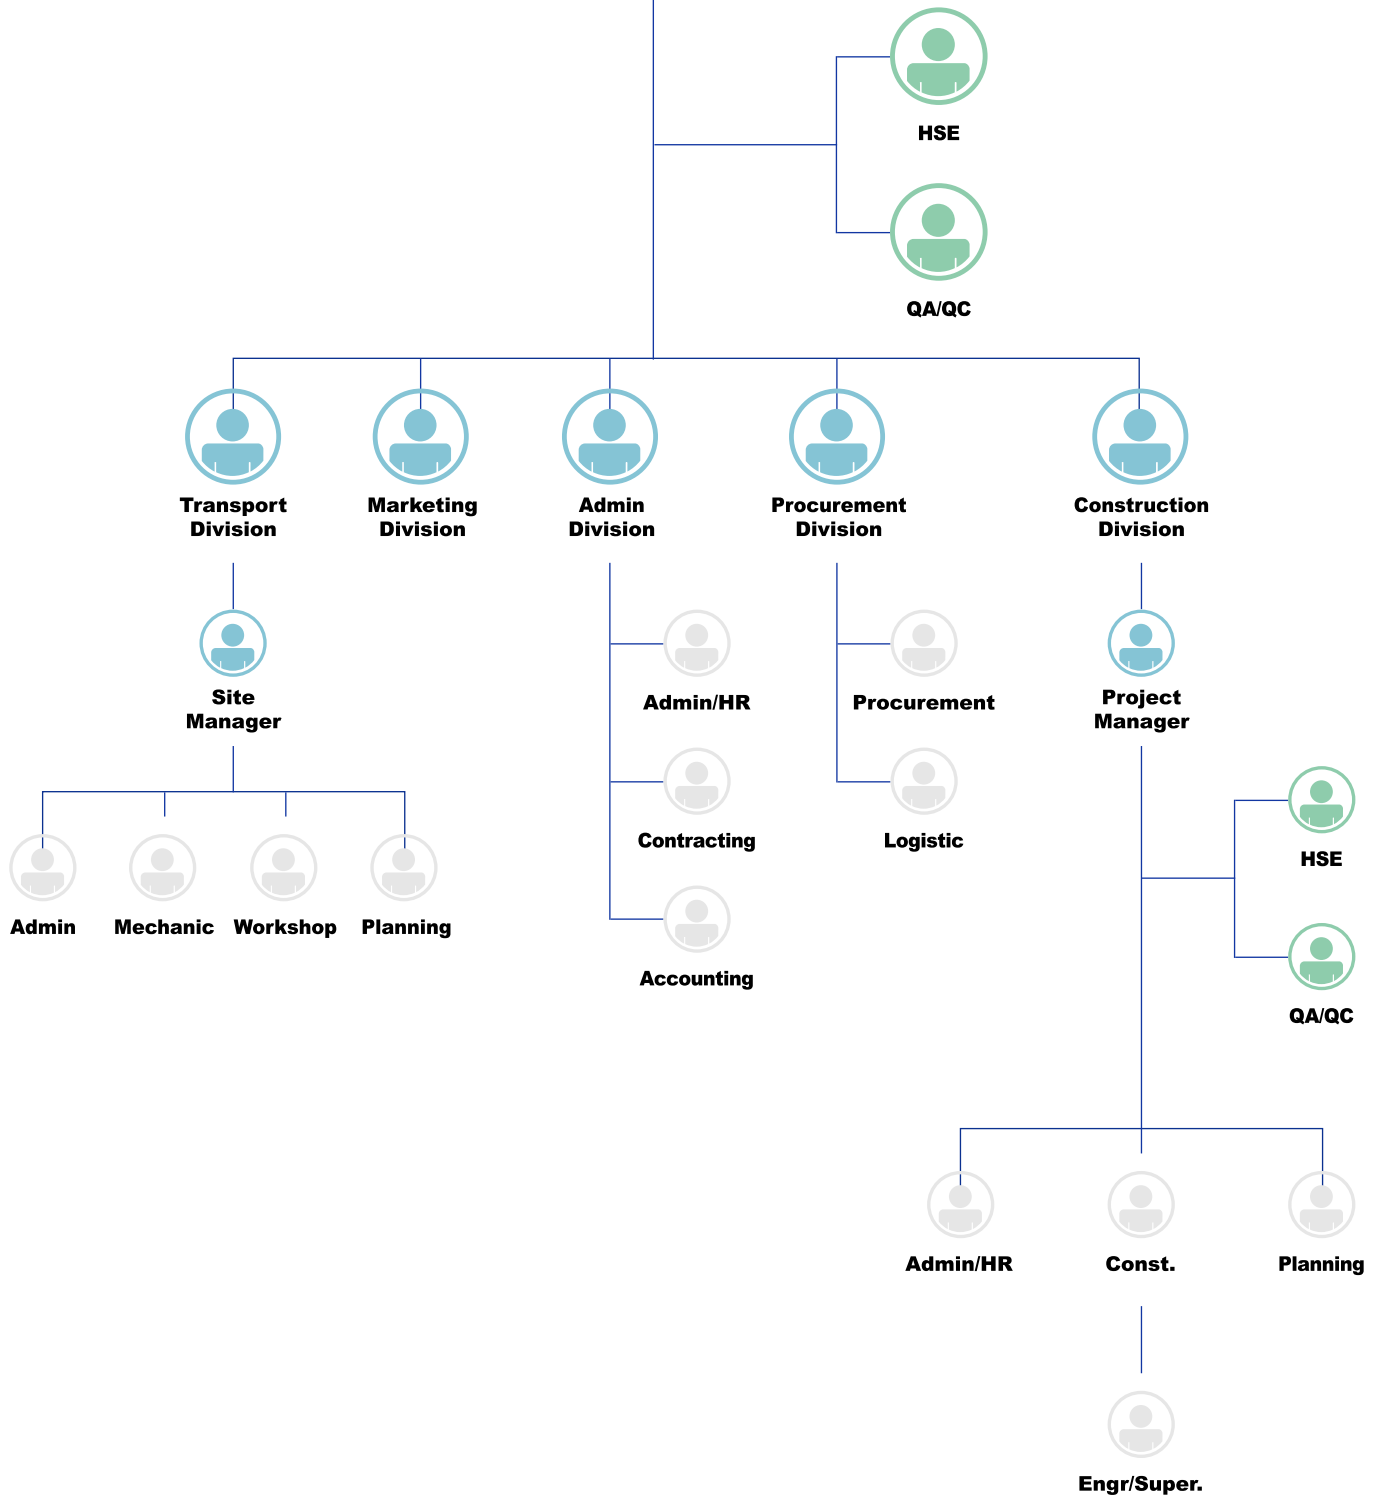

ORGANIZATION CHART

MANAGING DIRECTOR
MR. HYUN MO JUNG